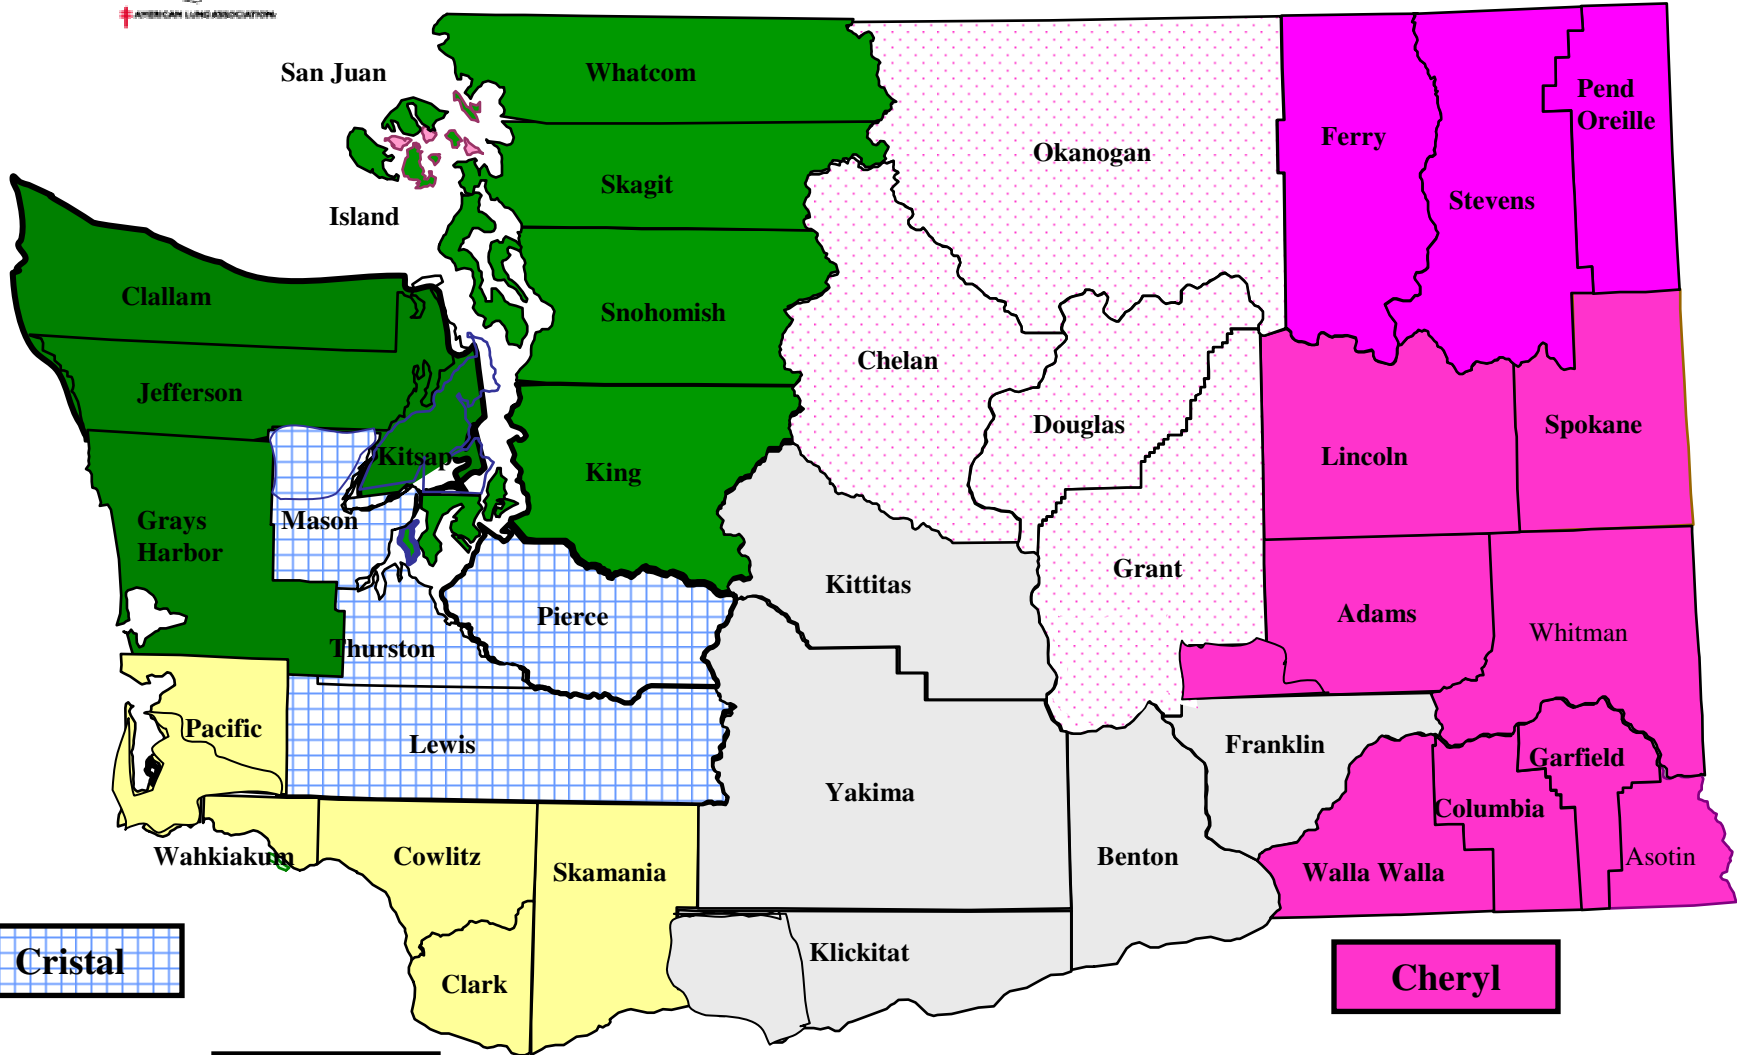

AMERICAN LUNG ASSOCIATION

The ALAW County Distribution

Monica

Hailey

Cristal

Colleen

Jackie

Cheryl